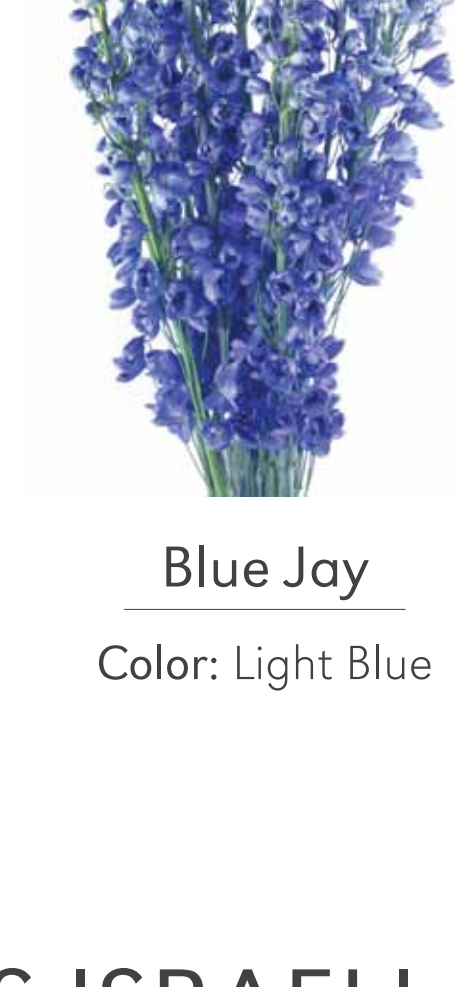

Blue Jay

Color: Light Blue

BLUPEURUM

Farms: El Llano

Length: 70,80

RUSCUS ISRAELI

Farms: Exportcalas

Color: Green