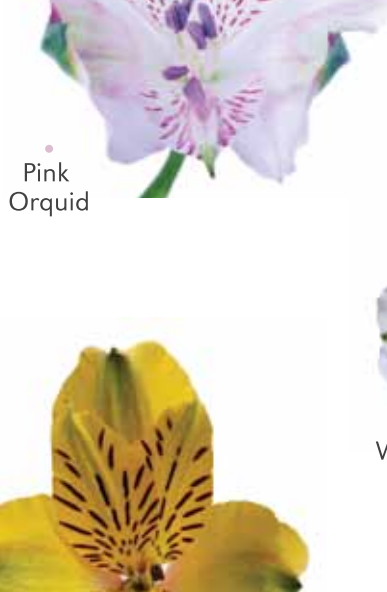

Pink Orquid