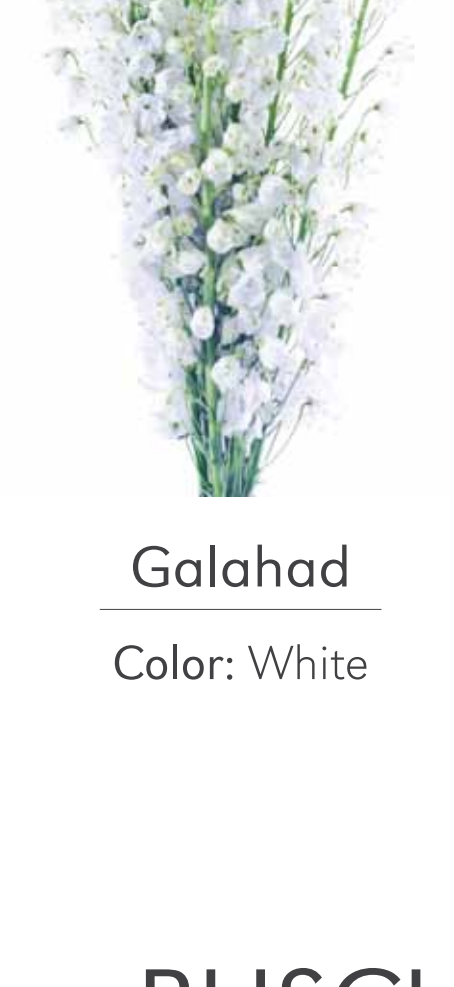

Galahad

Color: White