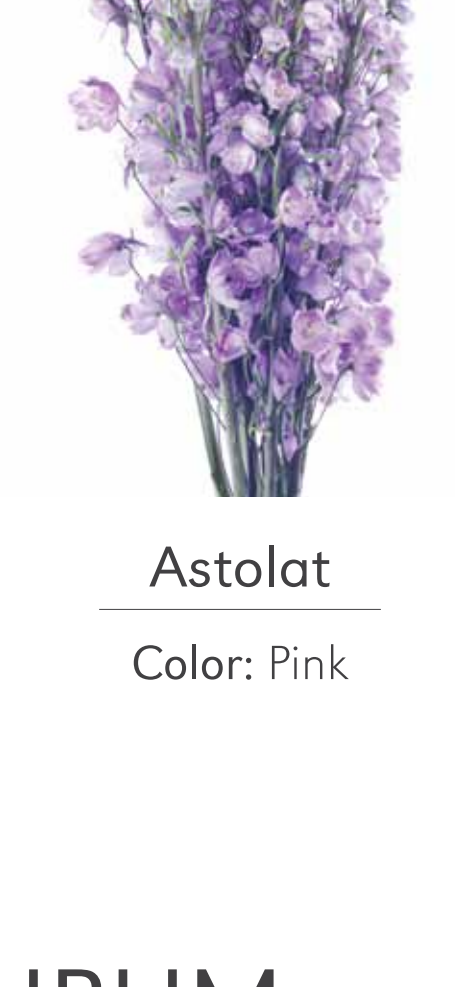

Astolat

Color: Pink